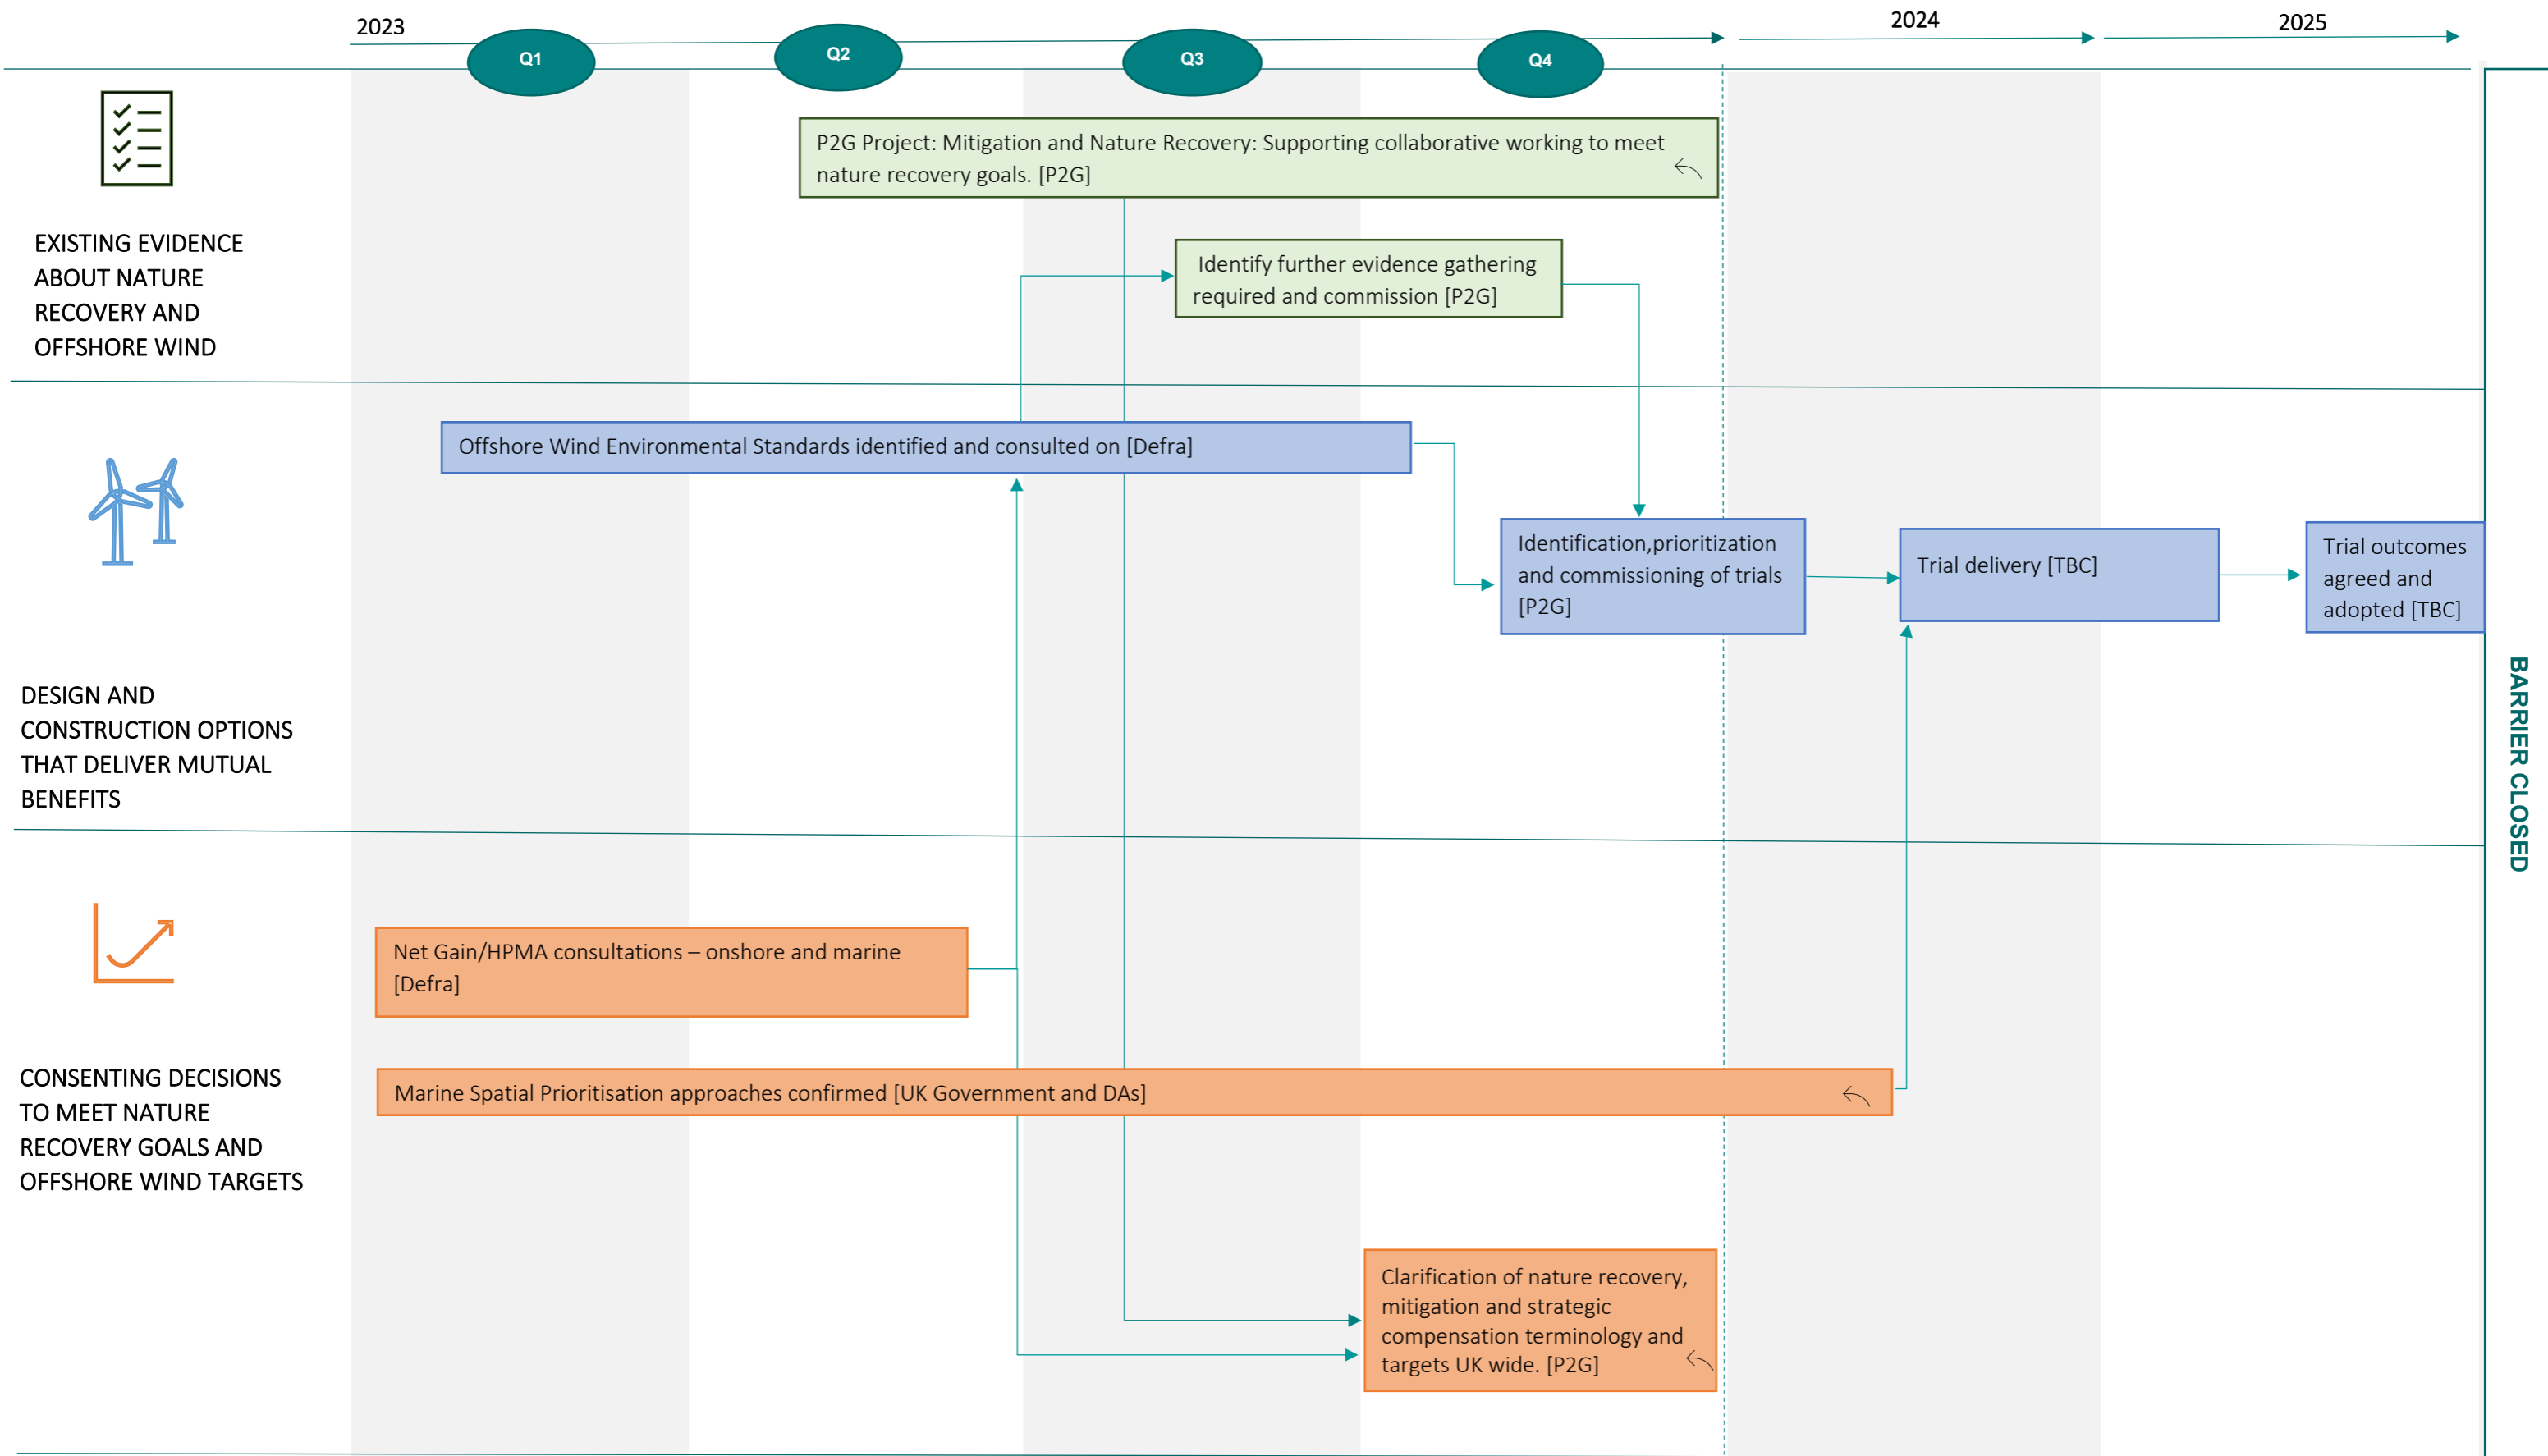

Pathways to Growth Barrier 4: Biodiversity and OSW. *“Biodiversity policy targets may limit the amount of marine space available to meet the scale of offshore wind deployment required to meet 2030 and net zero targets.”*

KEY:
 Interface to other barriers