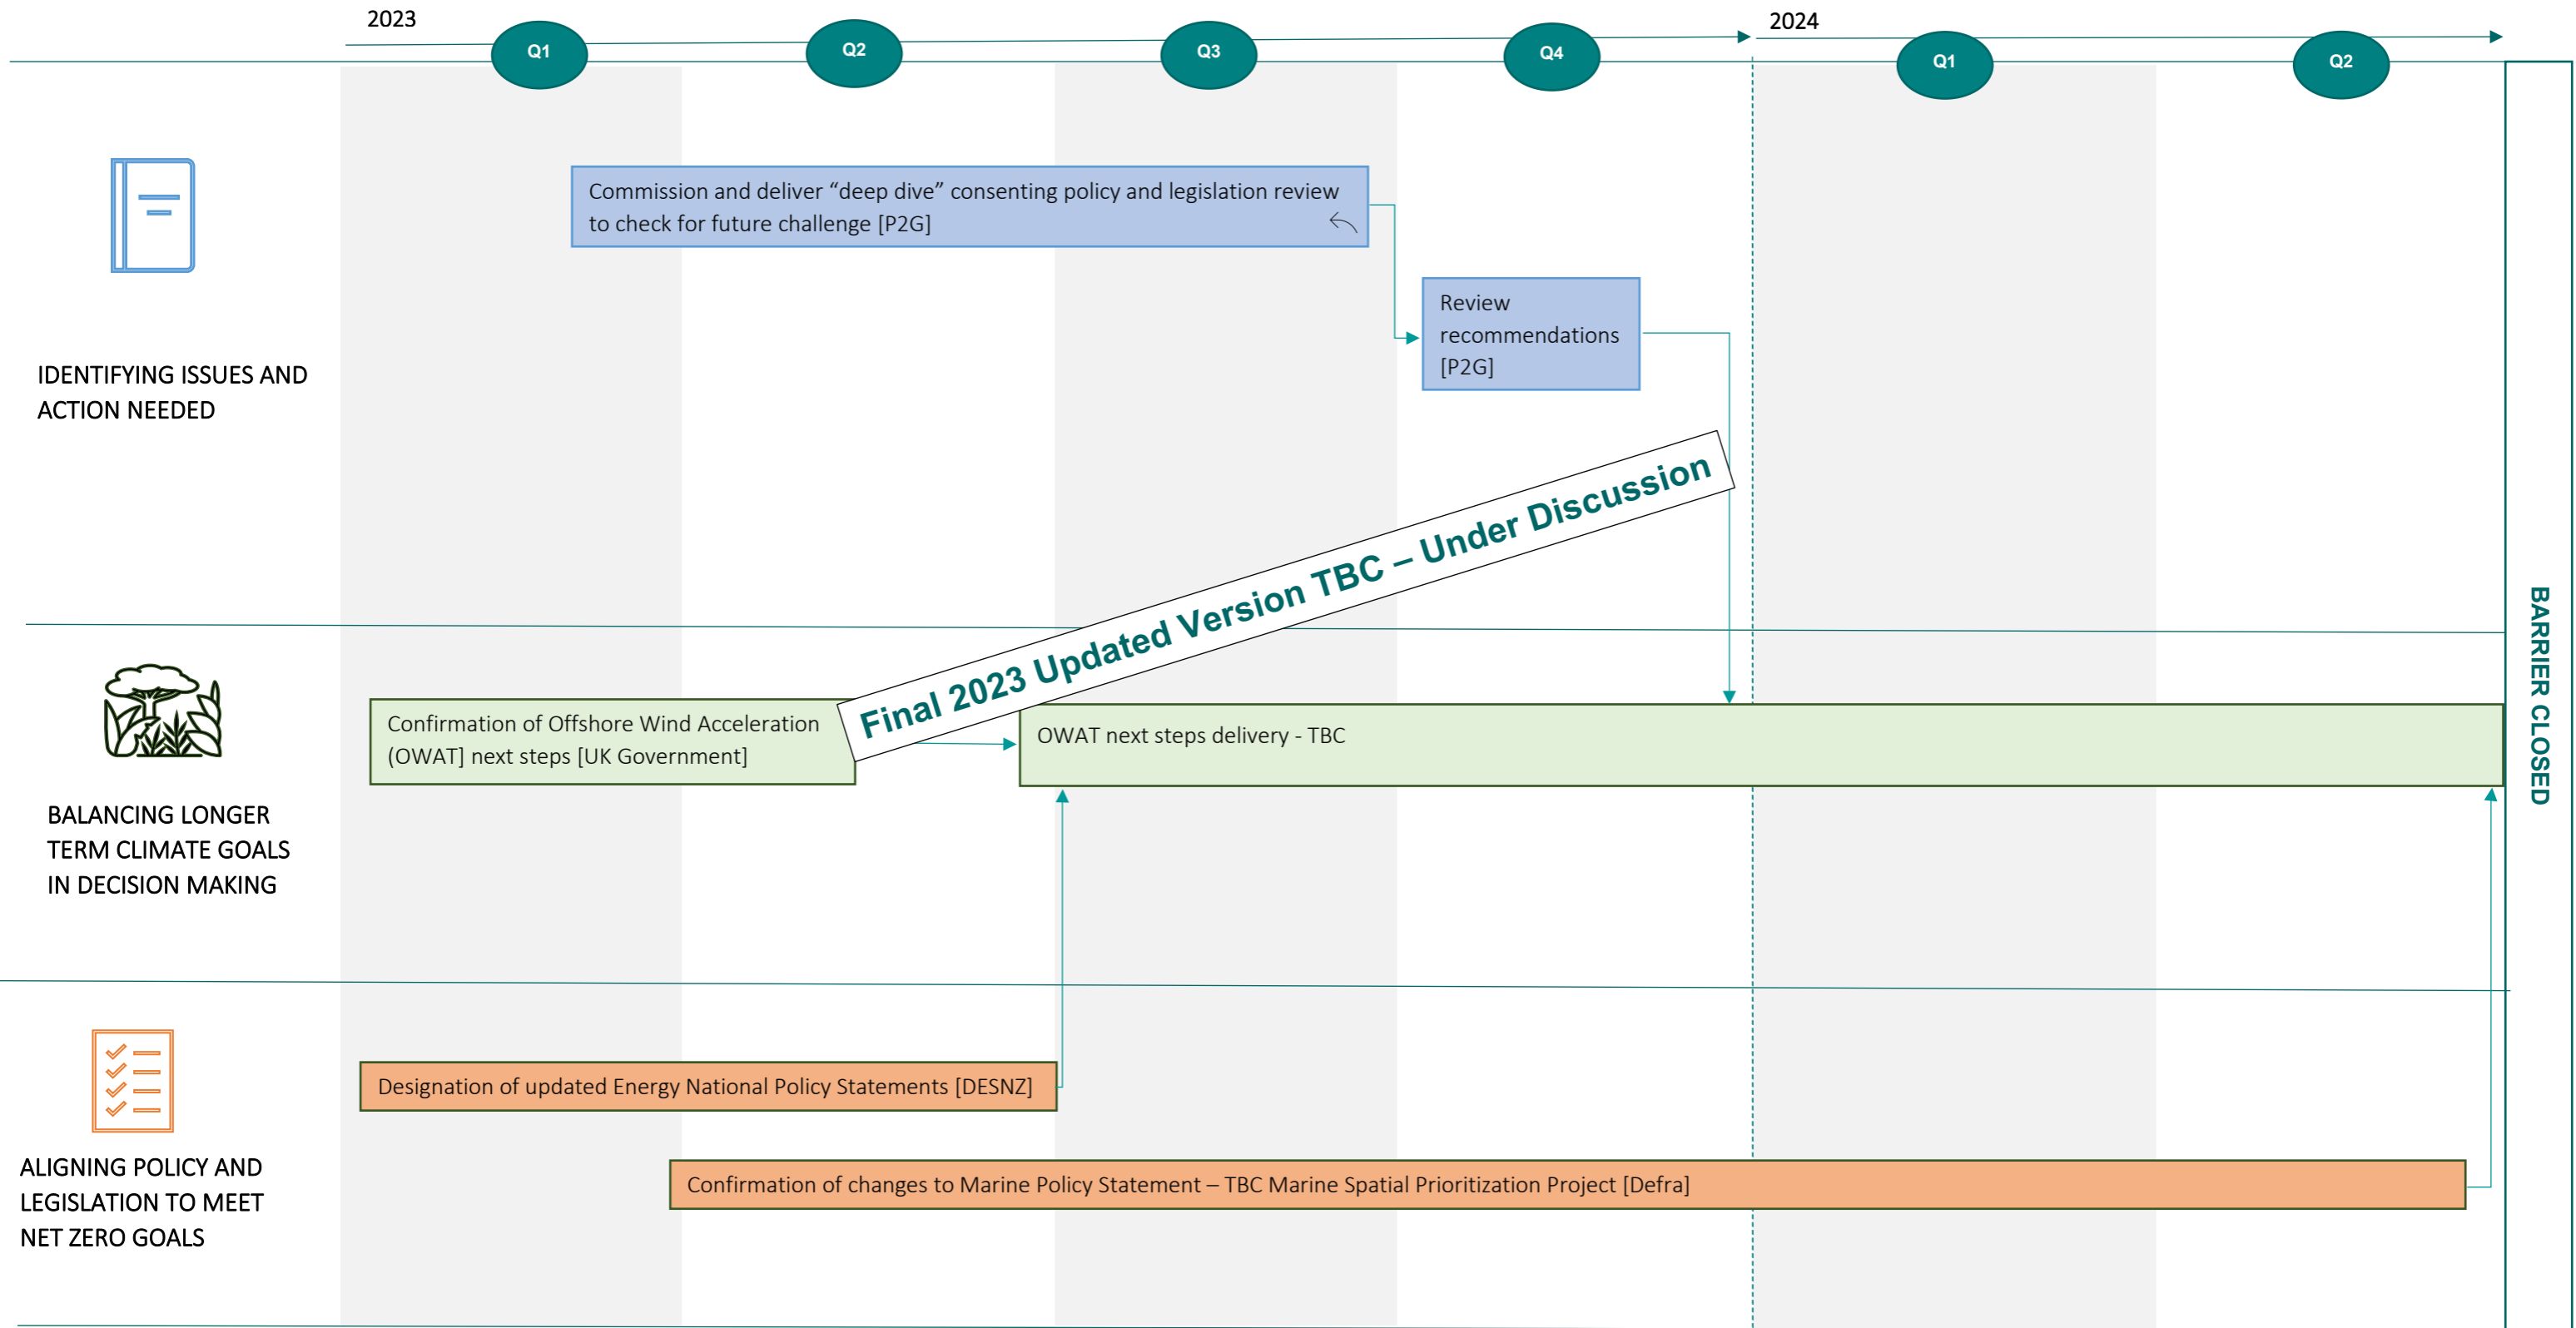

Pathways to Growth Barrier 6: Policy and OSW. *“Opportunities to resolve policy or legislative challenges or make improvements to support wider policy delivery are missed, leading to delays meeting the net zero targets.”*

KEY:
 Interface to other barriers